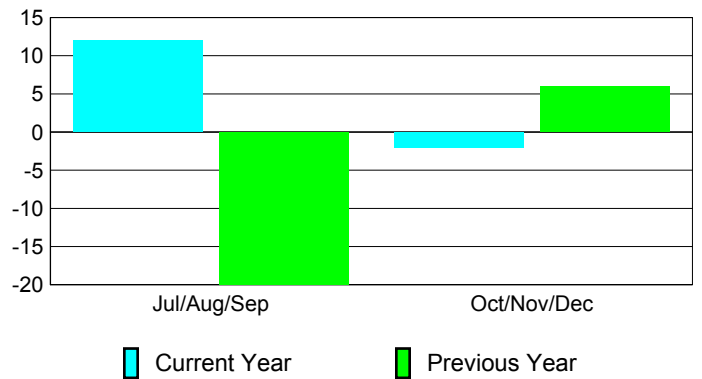

Comparison of Membership Gain/Loss

Current Year Compared to the Previous Year