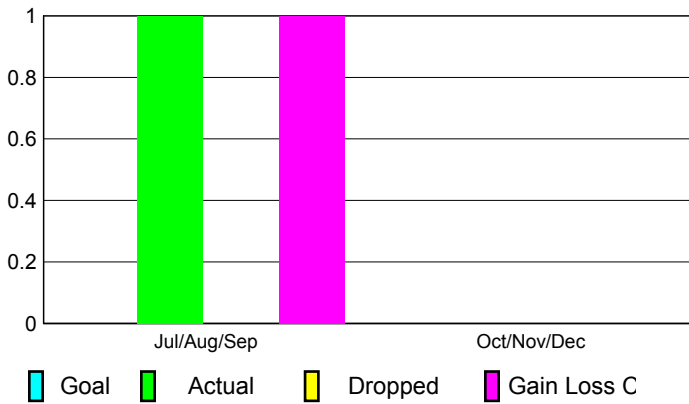

## CLUBS

Club Results  
2010-2011

Clubs  
2009-2010

Month	New Club Goal	Actual New Clubs	Actual Dropped Clubs	Gain/ Loss of Clubs	Gain/ Loss of Clubs
Jul/Aug/Sep	0	1	0	1	0
Oct/Nov/Dec	0	0	0	0	0
<b>Totals</b>	<b>0</b>	<b>1</b>	<b>0</b>	<b>1</b>	<b>0</b>

### Club Results 2010-2011

Goal, New, Dropped, Gain/Loss

### Comparison of Club Gain/Loss

Current Year Compared to the Previous Year