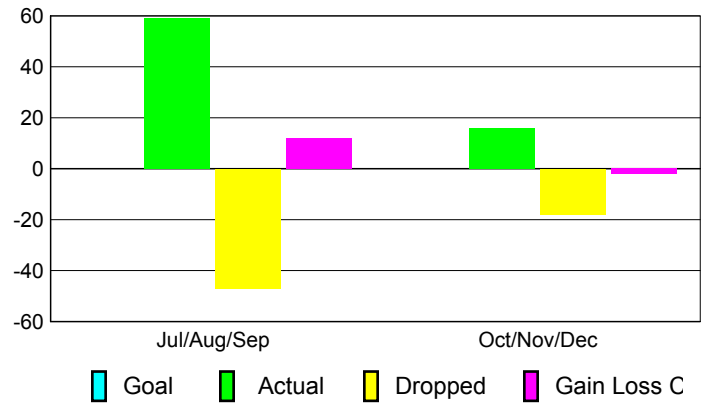

### YTD Status Quo Clubs 2010-2011

Status Quo Clubs Compared to Status Quo Members

## MEMBERSHIP

Membership Results  
2010-2011

Membership  
2009-2010

Month	Net Memb Goal	Actual New Memb	Actual Dropped Memb	Gain/ Loss of Memb	Gain/ Loss of Memb
Jul/Aug/Sep	0	59	-47	12	-20
Oct/Nov/Dec	0	16	-18	-2	6
<b>Totals</b>	<b>0</b>	<b>75</b>	<b>-65</b>	<b>10</b>	<b>-14</b>

### Membership Results 2010-2011

Goal, New, Dropped, Gain/Loss